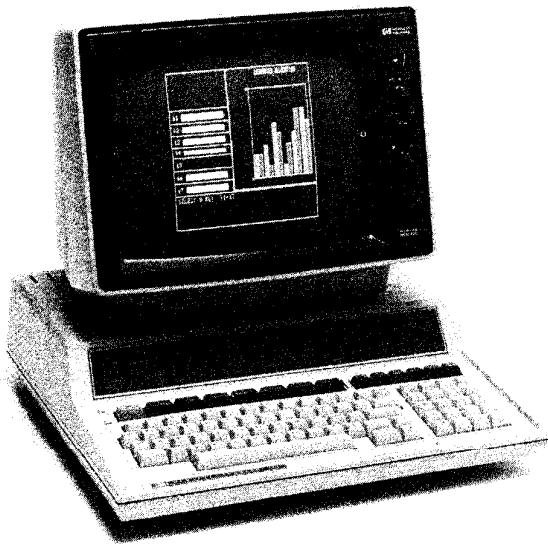

COMPUTERS, PERIPHERALS & CALCULATORS

Personal Computers

Series 80

53

HP 86B